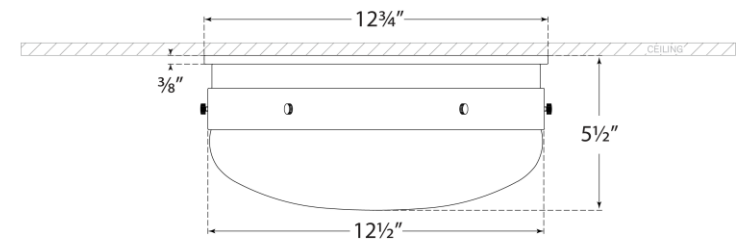

SPEC SHEET

Hicks Small Flush Mount

Item # TOB 4063AN-WG

Designer: Thomas O'Brien

Height: 5.5"

Width: 13"

Finishes: AN, BZ/HAB, HAB, PN

Glass Options: WG

Socket: 2 - E26 Keyless

Wattage: 2 - 60 A

Front View

Bottom View