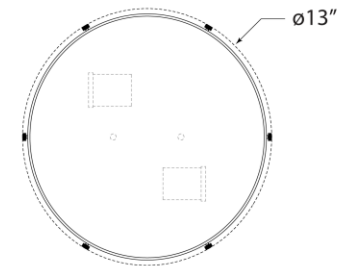

SPEC SHEET

Hicks Small Flush Mount

Item # TOB 4063AN-WG

Designer: Thomas O'Brien

Height: 5.5"

Width: 13"

Finishes: AN, BZ/HAB, HAB, PN

Glass Options: WG

Socket: 2 - E26 Keyless

Wattage: 2 - 60 A

Front View

Bottom View